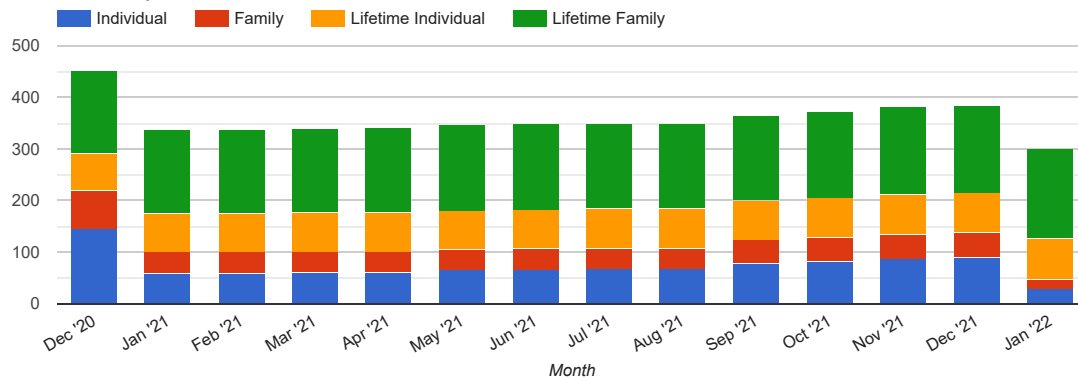

Membership Levels

MEMBERSHIP LEVEL	DEC '20	JAN '21	FEB '21	MAR '21	APR '21	MAY '21	JUN '21	JUL '21	AUG '21	SEP '21	OCT '21	NOV '21	DEC '21	JAN '22
Individual	145	58	59	60	60	64	66	67	67	76	81	86	88	28
Family	73	41	41	41	41	41	41	41	41	47	47	49	50	19
Lifetime Individual	72	75	75	75	75	75	75	75	75	76	76	76	76	79
Lifetime Family	161	163	163	163	166	166	166	166	166	167	167	170	170	173

This data is based on non-deleted memberships as of the 15th of each month.

New vs. Renewal Membership Reports

New Memberships

	OCT '14	NOV '14	DEC '14	JAN '15	FEB '15	MAR '15	APR '15	MAY '15	JUN '15	JUL '15	AUG '15	SEP '15	OCT '15	NOV '15	DEC '15	JAN '16	FEB '16	MAR '16	APR '16	MAY '16	JUN '16	JUL '16	AUG '16	SEP '16	OCT '16	NOV '16	DEC '16	JAN '17	FEB '17	MAR '17	APR '17
New Members	218	53	13	16	4	9	1	1	2	2	0	1	1	1	34	20	10	9	3	5	1	1	4	2	0	1	29	38	21	11	4

	OCT '14	NOV '14	DEC '14	JAN '15	FEB '15	MAR '15	APR '15	MAY '15	JUN '15	JUL '15	AUG '15	SEP '15	OCT '15	NOV '15	DEC '15	JAN '16	FEB '16	MAR '16	APR '16	MAY '16	JUN '16	JUL '16	AUG '16	SEP '16	OCT '16	NOV '16	DEC '16	JAN '17	FEB '17	MAR '17	APR '17
Renewed Members	84	12	37	30	8	9	5	12	2	5	3	3	1	0	71	28	12	14	13	0	2	0	0	1	1	1	56	54	12	2	0