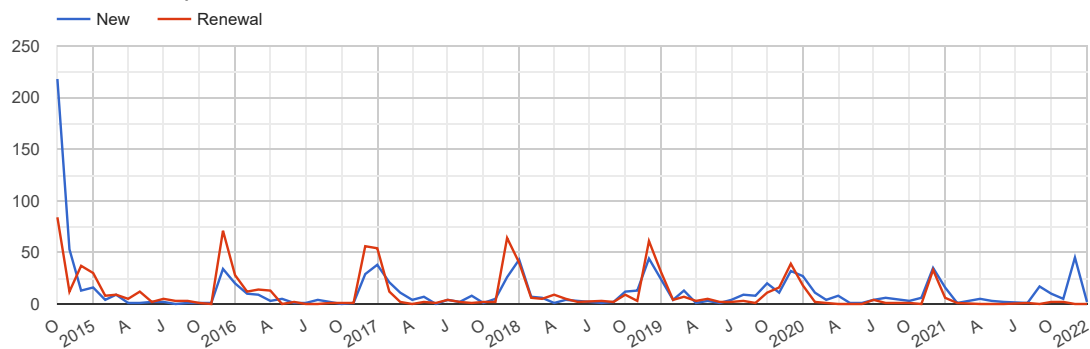

Membership Levels

MEMBERSHIP LEVEL	DEC '20	JAN '21	FEB '21	MAR '21	APR '21	MAY '21	JUN '21	JUL '21	AUG '21	SEP '21	OCT '21	NOV '21	DEC '21	JAN '22
Individual	145	58	59	60	60	64	66	67	67	76	81	86	88	28
Family	73	41	41	41	41	41	41	41	41	47	47	49	50	19
Lifetime Individual	72	75	75	75	75	75	75	75	75	76	76	76	76	79
Lifetime Family	161	163	163	163	166	166	166	166	166	167	167	170	170	173

This data is based on non-deleted memberships as of the 15th of each month.

New vs. Renewal Membership Reports

New Memberships

	OCT '14	NOV '14	DEC '14	JAN '15	FEB '15	MAR '15	APR '15	MAY '15	JUN '15	JUL '15	AUG '15	SEP '15	OCT '15	NOV '15	DEC '15	JAN '16	FEB '16	MAR '16	APR '16	MAY '16	JUN '16	JUL '16	AUG '16	SEP '16	OCT '16	NOV '16	DEC '16	JAN '17	FEB '17	MAR '17	APR '17
New Members	218	53	13	16	4	9	1	1	2	2	0	1	1	1	34	20	10	9	3	5	1	1	4	2	0	1	29	38	21	11	4